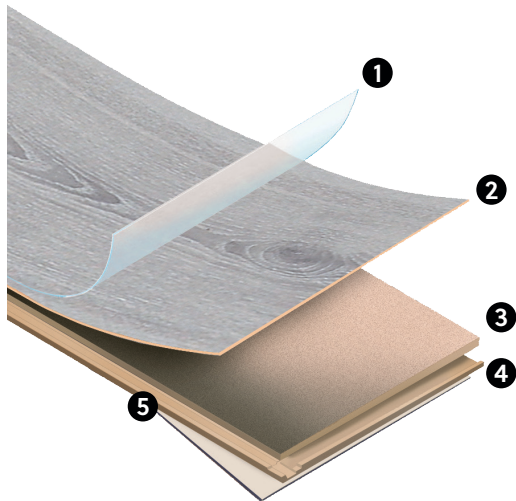

### composition

Surface layer	Direct laminated paper, impregnated with melamine resin.
Substrate	Moisture resistant High Density Fiberboard (HDF) treated with hydro+ water repelling technology.
Backing	Direct laminated paper, impregnated with melamine resin.

### test results

Abrasion resistance	EN13329	AC4 (IP $\geq$ 4000)
Impact resistance	EN13329	small ball : $\geq$ 35 mm - big ball : $\geq$ 750 mm
Thickness swelling	ISO 24336	12% (requirement $\leq$ 18%)
Water resistance	ISO 4760	up to 24 hours
Fire resistance	EN13501-1	Cfl-S1
Formaldehyde emission	EN717-1	E1
Slip resistance	EN13893	DS
Density	EN323	900 kg/m <sup>3</sup>
Resistance to staining	EN438	5 (groups 1+2) ; 4 (group 3)
Effect of a furniture leg	EN16581	no damage (foot type 0)
Effect of a castor chair	EN425	no damage with type W wheels
Thermal resistance in combination with underlay Excellence Plus	ISO 8302	0,08 m <sup>2</sup> K/W – Suitable for floor heating/cooling. Detailed instructions on <a href="http://www.berryalloc.com">www.berryalloc.com</a> .

## What is a laminate floor made of?

- ❶ An **overlay** that determines the strength and resistance of your floor
- ❷ A **decor paper** for the design
- ❸ A **high-density fibreboard (HDF)** core
- ❹ A **counterbalance** to stabilise and protect the HDF core
- ❺ The **hydro+** water-repellent coating\*